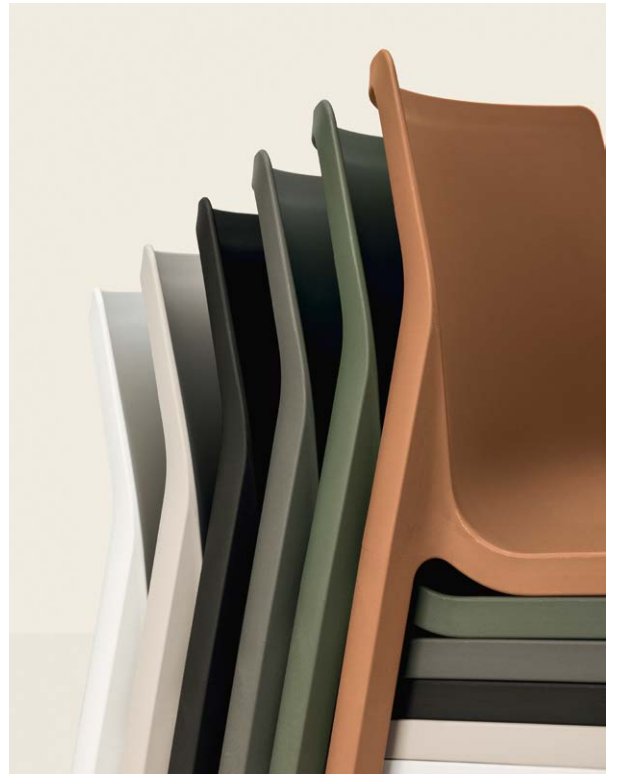

Suggested colors

The light and harmonious structure of the Contorna chair in solid wood is made even more comfortable by the new version with upholstered seat, in fabric or leather. A perfect combination of elegance, design and comfort.