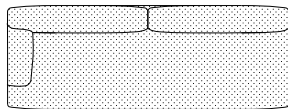

Rama removable cushion

Bluezone, 2024