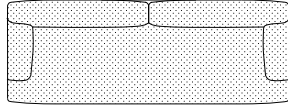

2-seater sofa rh/lh
L 200 P 101 H 78 cm
W 78^{1/8"} D 39^{1/8"} H 30^{1/8"}