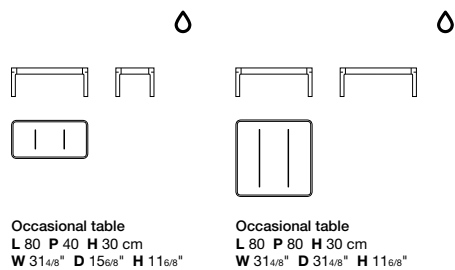

Accessories

- Removable cushion
- Casper protective cover