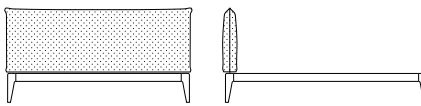

With upholstered headboard
H 88 cm
H 38^{5/8}"

For mattresses

L 140 P 200 cm L 160 P 190 cm L 183 P 203 cm
W 55^{1/8}" D 78^{5/8}" W 63" D 74^{6/8}" W 74^{6/8}" D 79^{7/8}"

L 150 P 200 cm L 160 P 200 cm L 190 P 200 cm
W 59" D 78^{5/8}" W 63" D 78^{5/8}" W 74^{6/8}" D 78^{5/8}"

L 153 P 203 cm L 180 P 200 cm L 193 P 203 cm
W 60^{2/8}" D 79^{7/8}" W 70^{7/8}" D 78^{5/8}" W 76" D 79^{7/8}"