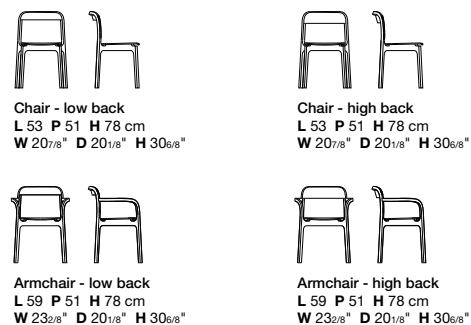

Ramos Bassols, 2023/2024

Photo p. 38

Accessories

- Set of felt feet

Elephantino chair

Neuland, 2022/2025

Four legs
L 56 P 56 H 81 cm
W 22" D 22" H 31⁷/₈"

Trestle with castors
L 50 P 50 H 82 cm
W 19⁵/₈" D 19⁵/₈" H 32²/₈"