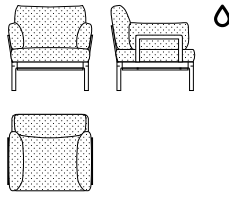

Lounge armchair
L 92 P 90 H 88 cm
W 36²/₈" D 35³/₈" H 34⁵/₈"