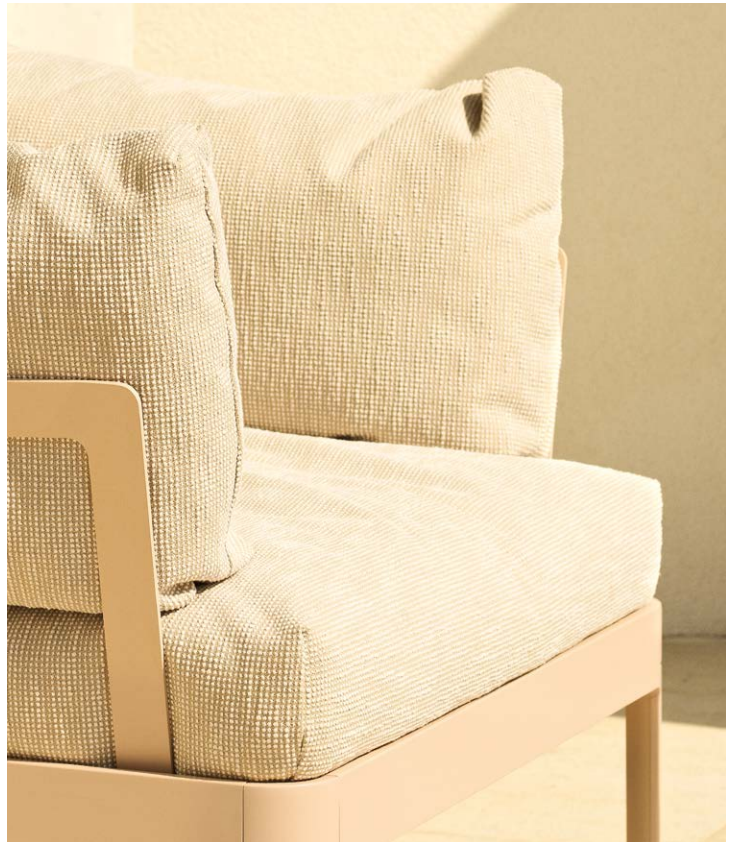

Accessories

Removable cushion
Casper protective cover

Features

Eco-friendly logistics
Comfortable
Recyclable aluminum frame
Easy to assemble and disassemble
Retractable slats

Suggested colors

Watch the video