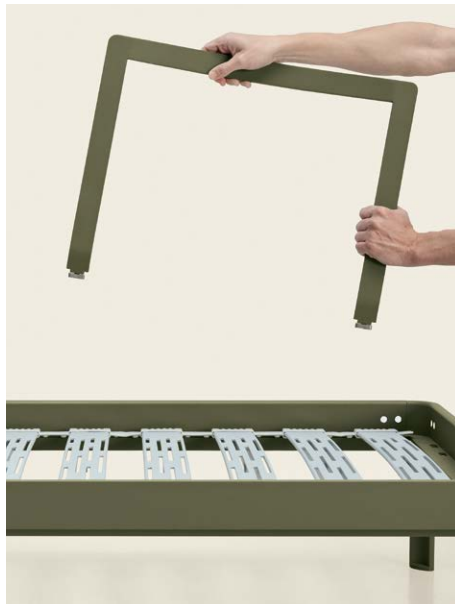

Accessories

Removable cushion
Casper protective cover

Features

Eco-friendly logistics
Comfortable
Recyclable aluminum frame
Easy to assemble and disassemble
Retractable slats

Suggested colors

Watch the video