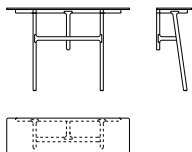

Bottega Console

Kensaku Oshiro, 2023/2024

L 120 P 40 H 94 cm
W 47²/₈" D 15⁵/₈" H 37"

L 140 P 40 H 94 cm
W 93³/₈" D 15⁵/₈" H 37"

L 160 P 40 H 94 cm
W 63" D 15⁵/₈" H 37"