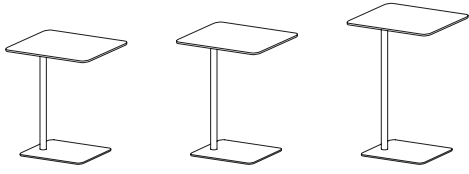

Dimensions

45x30 H 50 - 55 - 65
17^{6/8}"x11^{6/8}" H 19^{5/8}" - 21^{5/8}" - 25^{5/8}"