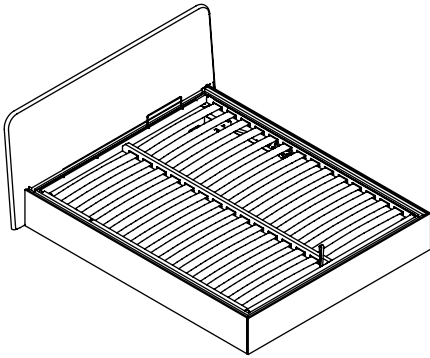

TECHNICAL DETAILS

Clap floor bed

Bed with slatted base not included

Additional stitching in the leather and velvet version

Dimensions

| LxD mattress size  | L1  | L2  | P1  |
|--|-----|-----|-----|
| 90x200   | 102 | 110 | 220 |
| 100x200  | 112 | 120 | 220 |
| 120x200  | 132 | 140 | 220 |
| 140x200  | 152 | 160 | 220 |
| 150x200 - 59"x78 <sup>6</sup> / <sub>8</sub> "   | 162 | 173 | 220 |
| Queen size 153x203 - 60 <sup>2</sup> / <sub>8</sub> "x79 <sup>1</sup> / <sub>8</sub> " | 165 | 173 | 223 |
| 160x190 - 63"x74 <sup>6</sup> / <sub>8</sub> "   | 172 | 180 | 210 |
| 160x200 - 63"x78 <sup>6</sup> / <sub>8</sub> "   | 172 | 180 | 220 |
| 170x200  | 182 | 190 | 220 |
| 180x200 - 70 <sup>7</sup> / <sub>8</sub> "x78 <sup>6</sup> / <sub>8</sub> "            | 192 | 203 | 220 |
| 183x203 - 74 <sup>6</sup> / <sub>8</sub> "x78 <sup>6</sup> / <sub>8</sub> "            | 195 | 203 | 223 |
| 190x200 - 74 <sup>6</sup> / <sub>8</sub> "x78 <sup>6</sup> / <sub>8</sub> "            | 202 | 213 | 220 |
| King size 193x203 - 76"x79 <sup>1</sup> / <sub>8</sub> "                               | 205 | 213 | 223 |
| Optional retro-finished headboard in leather version                                   |     |     |     |
| Optional bed base cover  |     |     |     |

TECHNICAL DETAILS

Clap floor bed with container

Bed with slatted base included

Additional stitching in the leather and velvet version

Dimensions

P1

L2

L1