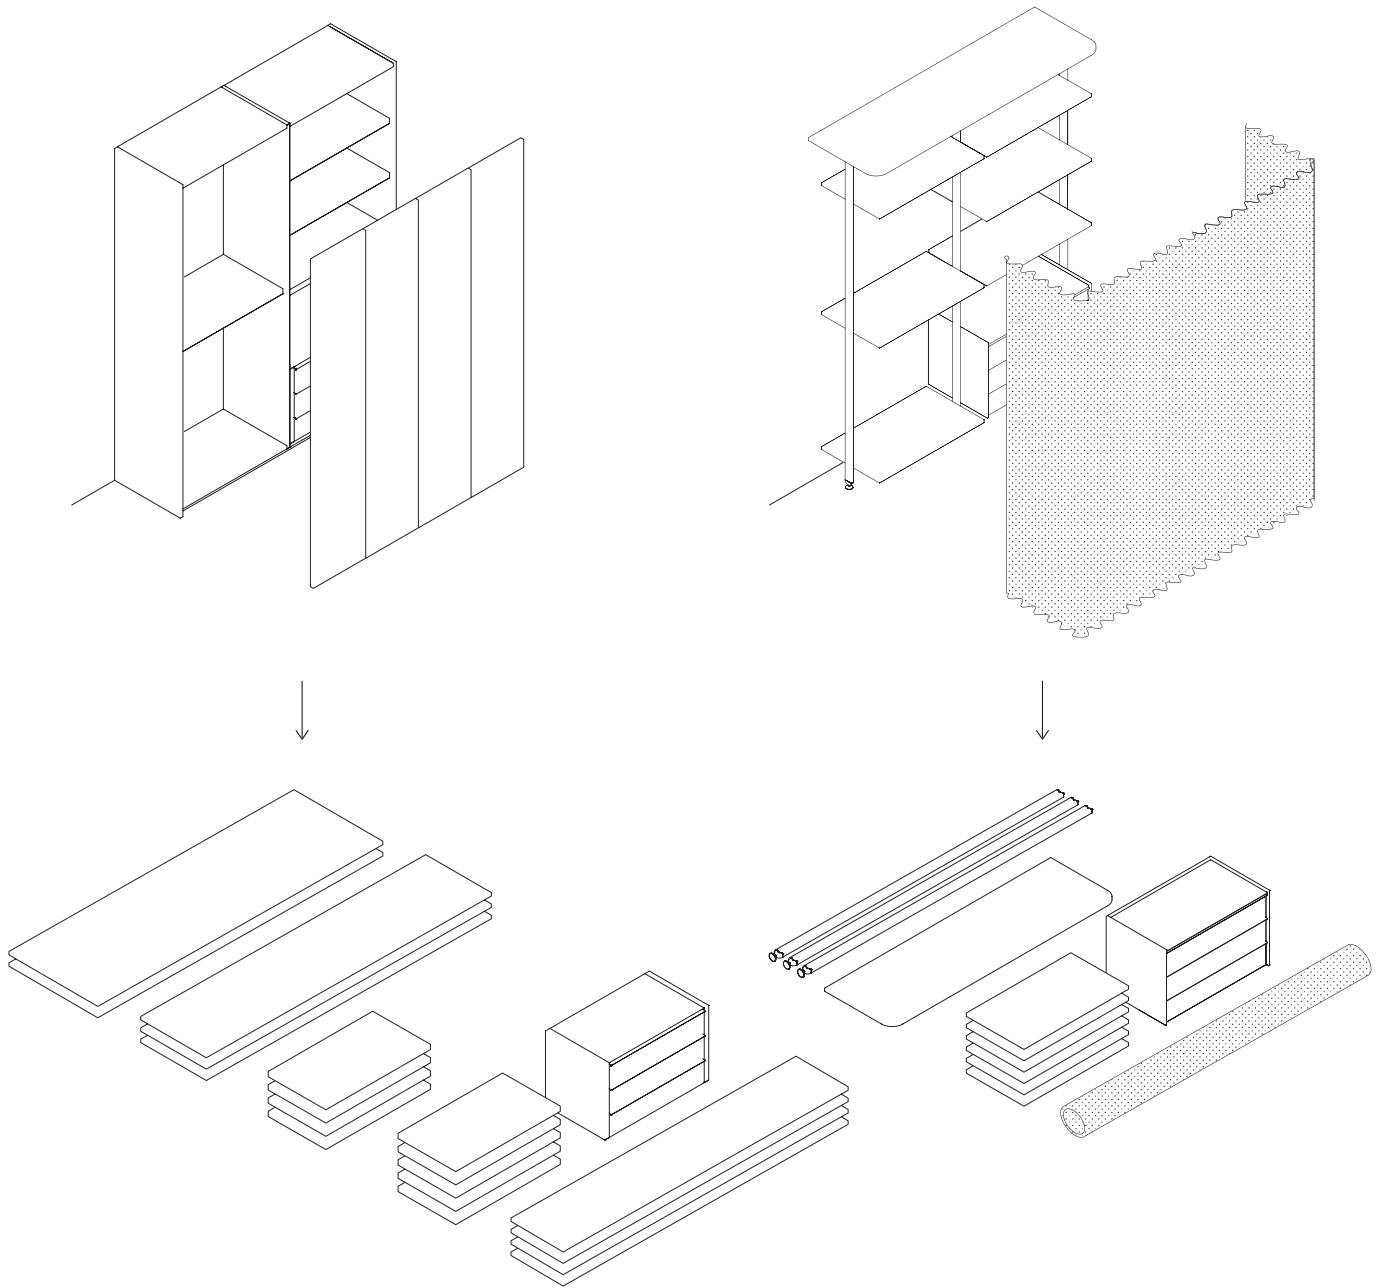

Telon

Telon is a curtain that hides it from view and reveals, in certain cases, a cupboard, a work area or multimedia space, or even all these things together. The curtain also has a soundproofing function that helps to limit the spread of sound in a room, preserving the intimacy of the sleeping area.

0512

0552

0912

0992

Category: Kvadrat curtains
 Pattern: Solid
 Composition: 59% polyester FR,
 41% polyester
 Width: Approx. 300 cm (Approx. 118")
 Turnable: can be turned
 Weight: 1.080 g/m (38,1 oz/ly)

Lightfastness: none
 Cleaning and care:

 Shrinkage (warp/weft): 2/-%
 Produced in Turkey
 Sustainability: Greenguard
 Gold, HPD, EPD

Reduced volume

The Novel and Telon system has the same storage capacity as a closed wardrobe but occupies a smaller volume. This means more space in the sleeping area and a 30% reduced space for shipment compared to a traditional system.

Il sistema composto da Novel e Telon ha la stessa capacità di contenimento di un armadio chiuso ma occupa un volume inferiore. Significa più spazio a disposizione nella zona notte e ingombri di spedizione ridotti del 30% rispetto a un sistema tradizionale.