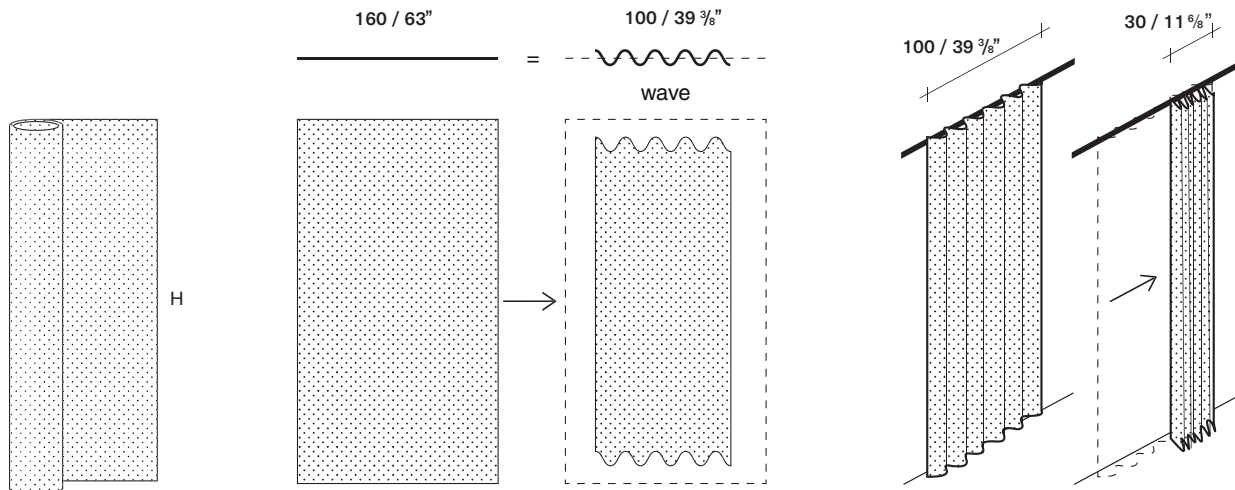

0512

0552

0912

0992

Category: Kvadrat curtains
 Pattern: Solid
 Composition: 59% polyester FR,
 41% polyester
 Width: Approx. 300 cm (Approx. 118")
 Turnable: can be turned
 Weight: 1.080 g/m (38,1 oz/ly)

Fixing systems

Top curtain

Ceiling curtain

Wall curtain

The tent is foreseen fixed to the track with clip in opal white finish.

La tenda è prevista fissata al binario con clip in finitura bianco opalino.

Curtain wave

Lino Lino (Kinnasand)
Twilight (Kvadrat)

H 300 cm - 118"
H 290 cm - 114"

W. 160 cm - 63" stretched fabric = W. 100 cm - 39 3/8" wave curtain = W. 30 cm - 11 5/8" collected curtain
W. 160 cm - 63" stretched fabric = W. 100 cm - 39 3/8" wave curtain = W. 30 cm - 11 5/8" collected curtain