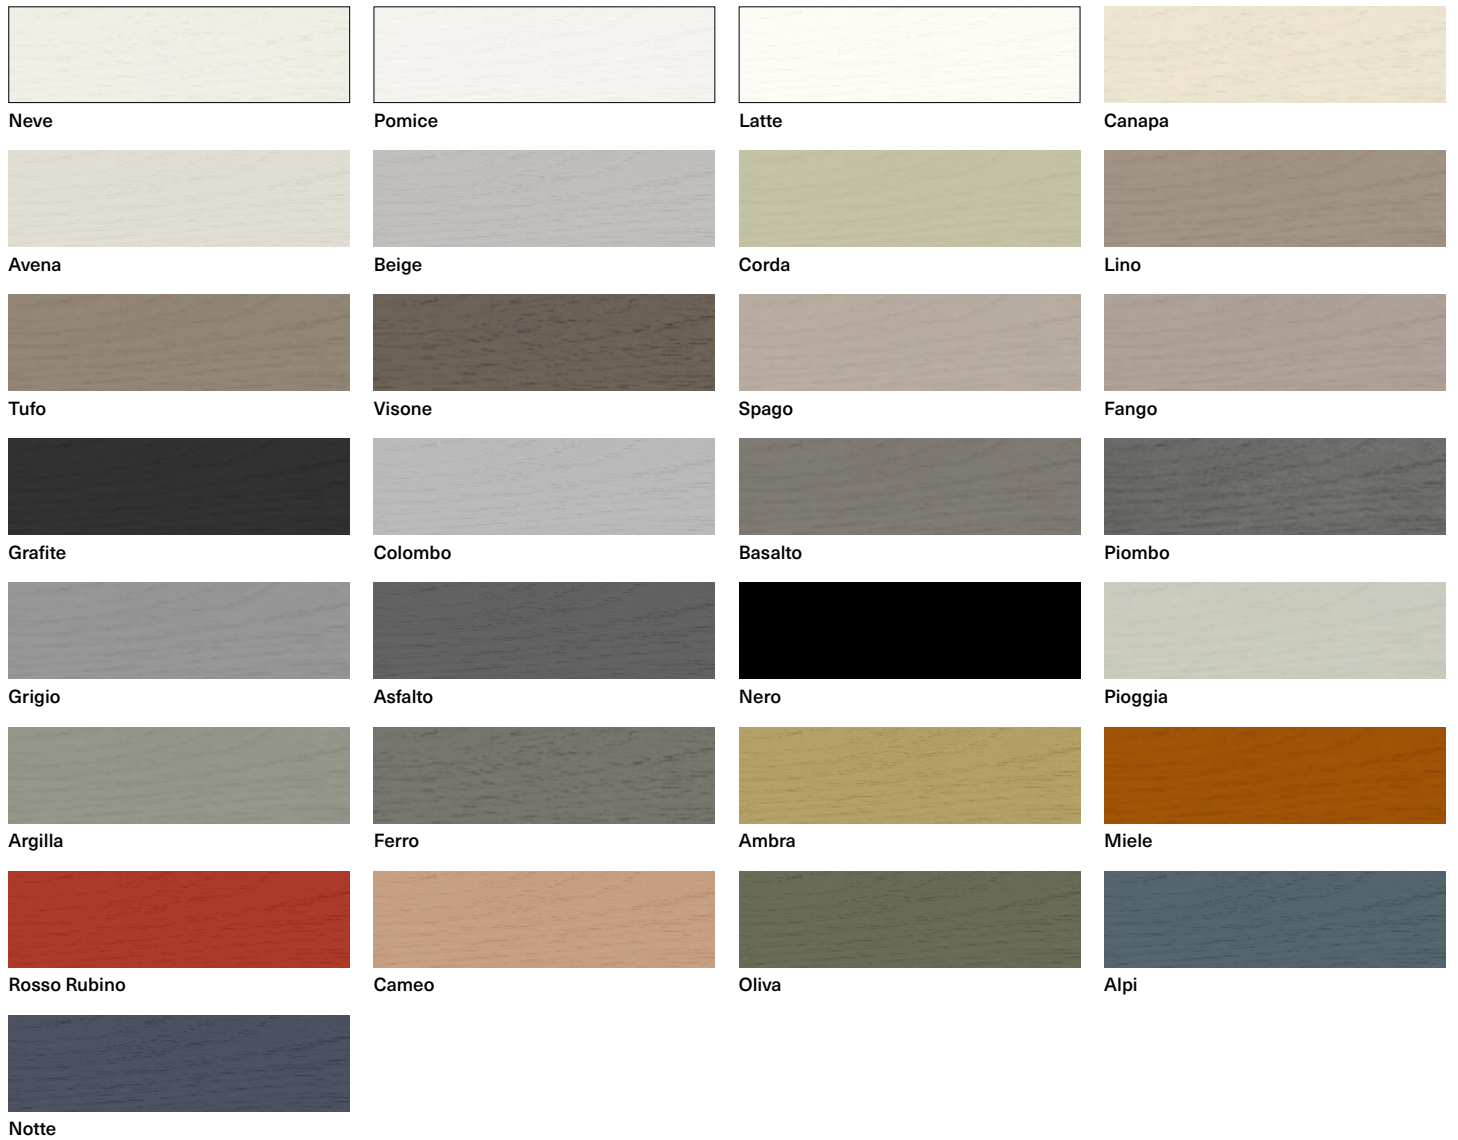

FINISHES

Lacquer matt and gloss

FINISHES

Lacquer matt on ash

Rovere Naturale

Rovere Nero

Noce

Eucalipto

### Concrete effect (insert only)

---

Bianco

Grigio

Ecrù

Corten

### Interior finishes

---

Fabric

Grey Wood