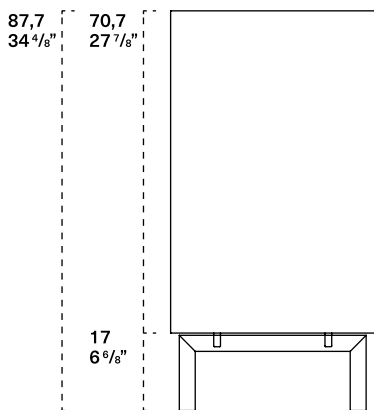

TECHNICAL DETAILS

Widths and depths

46,1 1 ⁵ / ₈ "											

Lowboard/TV unit and Sideboard/TV unit heights

Floor standing
Lowboard/TV unit

Lowboard/TV unit
on metal feet

Wall-hung
Lowboard/TV unit

Floor standing
Sideboard/TV unit

Sideboard/TV unit
on metal feet

Wall-hung
Sideboard/TV unit

Dressoir and Highboard heights

Floor standing
Dressoir

Dressoir
on metal feet

Floor standing
Highboard

Highboard
on metal feet

Handles and opening mechanisms