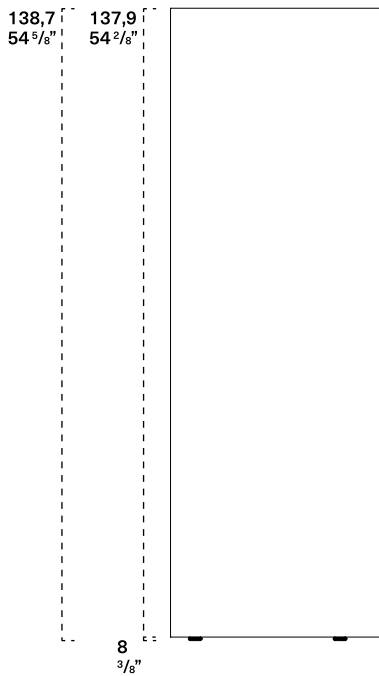

TECHNICAL DETAILS

Widths and depths

46,1 1 ⁵ / ₈ "											

Lowboard/TV unit and Sideboard/TV unit heights

Floor standing
Lowboard/TV unit

Lowboard/TV unit
on metal feet

Wall-hung
Lowboard/TV unit

Floor standing
Sideboard/TV unit

Sideboard/TV unit
on metal feet

Wall-hung
Sideboard/TV unit

Dressoir and Highboard heights

Floor standing
Dressoir

Dressoir
on metal feet

Floor standing
Highboard

Highboard
on metal feet

Handles and opening mechanisms