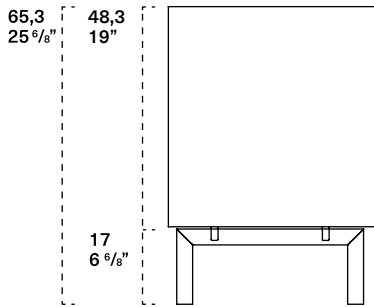

TECHNICAL DETAILS

Widths and depths

46,1 1 ⁵ / ₈ "											

Lowboard/TV unit and Sideboard/TV unit heights

Floor standing
Lowboard/TV unit

Lowboard/TV unit
on metal feet

Wall-hung
Lowboard/TV unit

Floor standing
Sideboard/TV unit

Sideboard/TV unit
on metal feet

Wall-hung
Sideboard/TV unit

Dressoir and Highboard heights

Floor standing
Dressoir

Dressoir
on metal feet

Floor standing
Highboard

Highboard
on metal feet

Handles and opening mechanisms