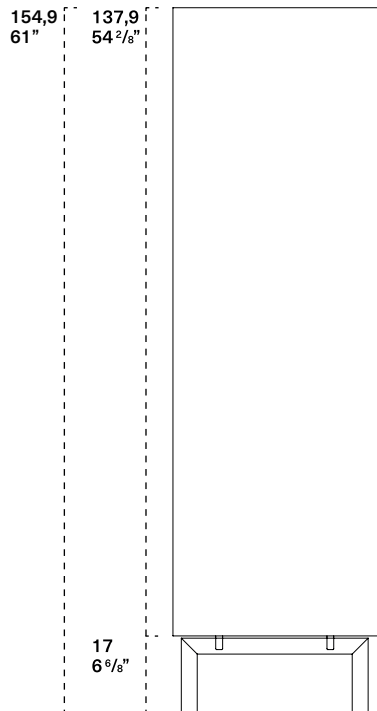

TECHNICAL DETAILS

Widths and depths

46,1 1 ⁵ / ₈ "											

Lowboard/TV unit and Sideboard/TV unit heights

Floor standing
Lowboard/TV unit

Lowboard/TV unit
on metal feet

Wall-hung
Lowboard/TV unit

Floor standing
Sideboard/TV unit

Sideboard/TV unit
on metal feet

Wall-hung
Sideboard/TV unit

Dressoir and Highboard heights

Floor standing
Dressoir

Dressoir
on metal feet

Floor standing
Highboard

Highboard
on metal feet

Handles and opening mechanisms