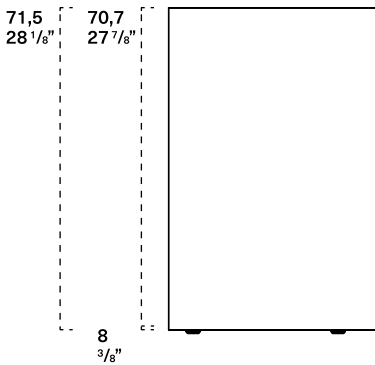

TECHNICAL DETAILS

Widths and depths

46,1 1 ⁵ / ₈ "											

Lowboard/TV unit and Sideboard/TV unit heights

Floor standing
Lowboard/TV unit

Lowboard/TV unit
on metal feet

Wall-hung
Lowboard/TV unit

Floor standing
Sideboard/TV unit