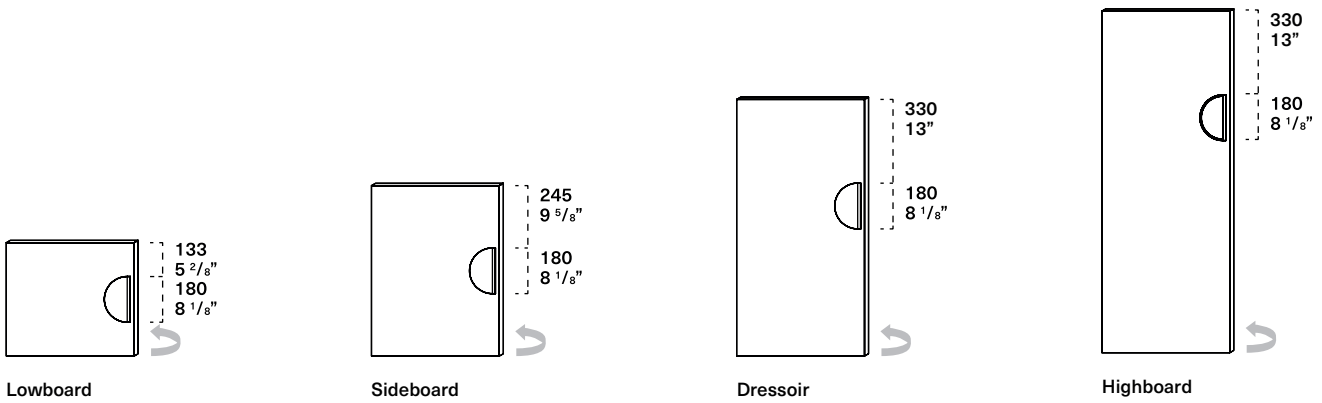

Handles and opening mechanisms

Push-Pull

Aletta

Arco