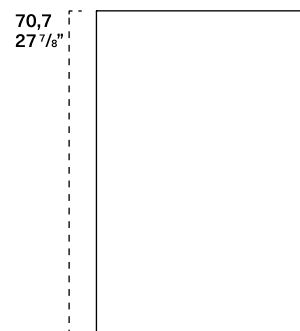

Wall-hung
Sideboard/TV unit