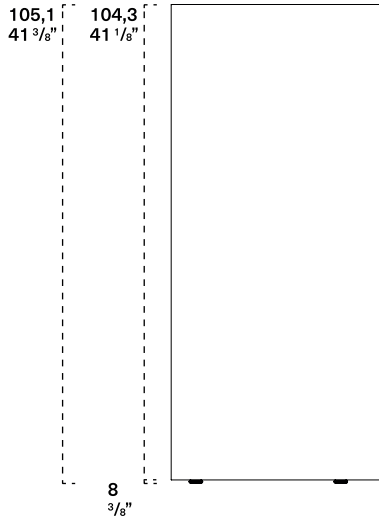

Dressoir and Highboard heights

Floor standing
Dressoir