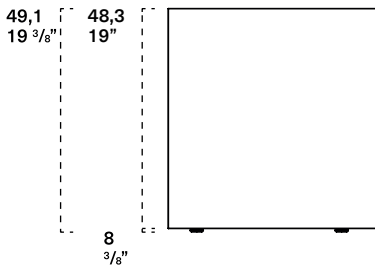

TECHNICAL DETAILS

Widths and depths

46,1 1 ⁵ / ₈ "											

Lowboard/TV unit and Sideboard/TV unit heights

Floor standing
Lowboard/TV unit

Lowboard/TV unit
on metal feet

Wall-hung
Lowboard/TV unit

Floor standing
Sideboard/TV unit