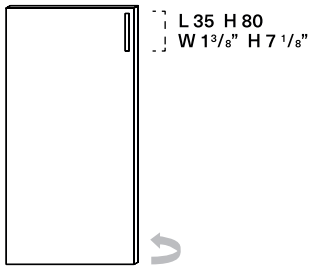

Handles and opening mechanisms

Push-Pull

Aletta

Arco