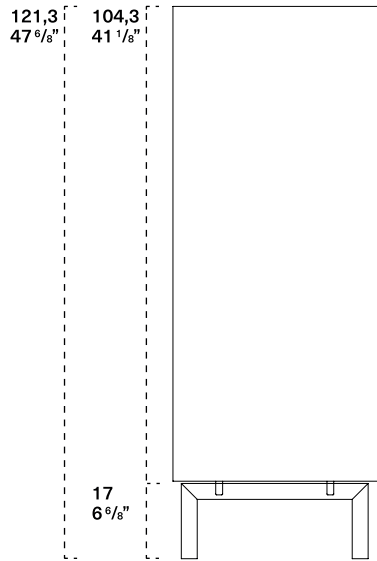

TECHNICAL DETAILS

Widths and depths

46,1 1 ⁵ / ₈ "											

Lowboard/TV unit and Sideboard/TV unit heights

Floor standing
Lowboard/TV unit

Lowboard/TV unit
on metal feet

Wall-hung
Lowboard/TV unit

Floor standing
Sideboard/TV unit

Sideboard/TV unit
on metal feet

Wall-hung
Sideboard/TV unit

Dressoir and Highboard heights

Floor standing
Dressoir

Dressoir
on metal feet

Floor standing
Highboard

Highboard
on metal feet

Handles and opening mechanisms