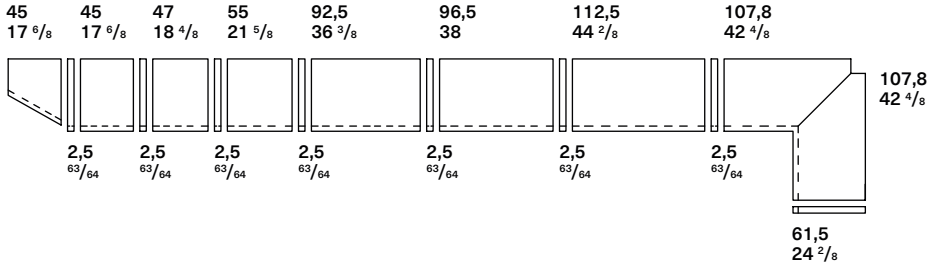

Grey Wood

Metal elements

Piombo

TECHNICAL DETAILS

Hinged wardrobe

Width

Height

Sliding wardrobe

Width

Height

Coplanar wardrobe

Width

Height

Bi-fold wardrobe

Width

Height

Dresser

Width

Height

Open unit

Width

Light

Big

With Shelves