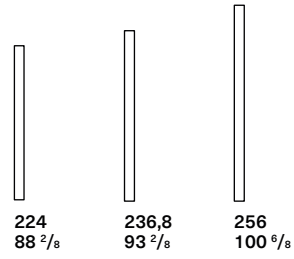

Width

Height

Coplanar wardrobe

Width

Height

Bi-fold wardrobe

Width

Height

Dresser

Width

Height

Open unit

Width

Light

Big

With Shelves

Height