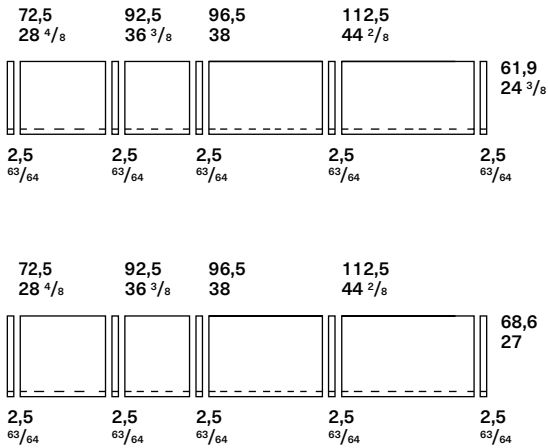

Grey Wood

Metal elements

Piombo

TECHNICAL DETAILS

Hinged wardrobe

Width

Height

Sliding wardrobe

Width

Height

Coplanar wardrobe

Width

Height

Bi-fold wardrobe

Width

Height

Dresser

Width

Height

Open unit

Width

Light

Big

With Shelves

Height