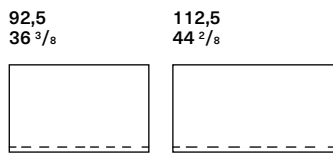

Dresser

Width

Height

Open unit

Width

Light

Big

With Shelves

Height