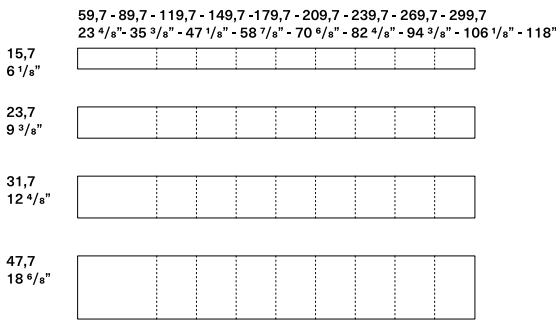

Boiserie panels