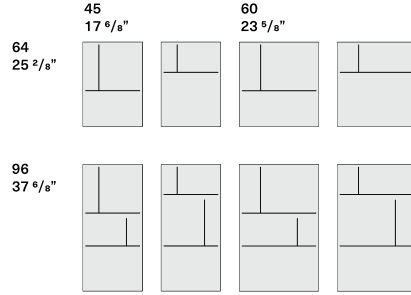

Above-wall unit metal bookcase elements
D.23 9"