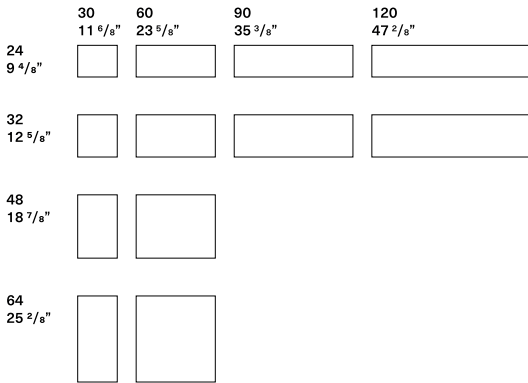

Wall units for Boiserie
D.35 13 6/8"

Metal wall units for Boiserie
D.35 13 6/8"

Folded edge shelf for Boiserie
D.45.2 17 6/8"

Metal shelves for Boiserie
D.24 9 4/8"