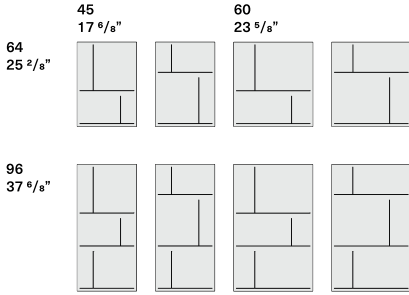

Modular structures and components

Metal bookcase elements
D.23 9"