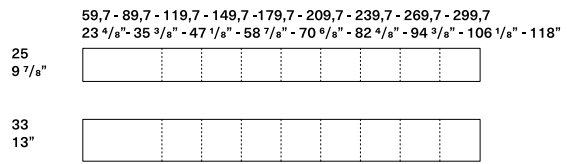

Boiserie panels for alignment with base units